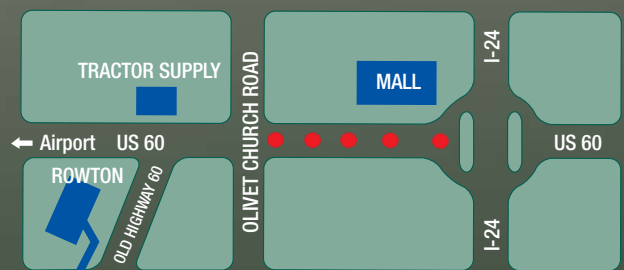

**Paul Rowton Indoor
Tennis Center, LLC**

5705 Old Highway 60 W.
Paducah, KY 42001
270-444-8363

www.rowtontennis.com

Contact us: Nathan@rowtontennis.com